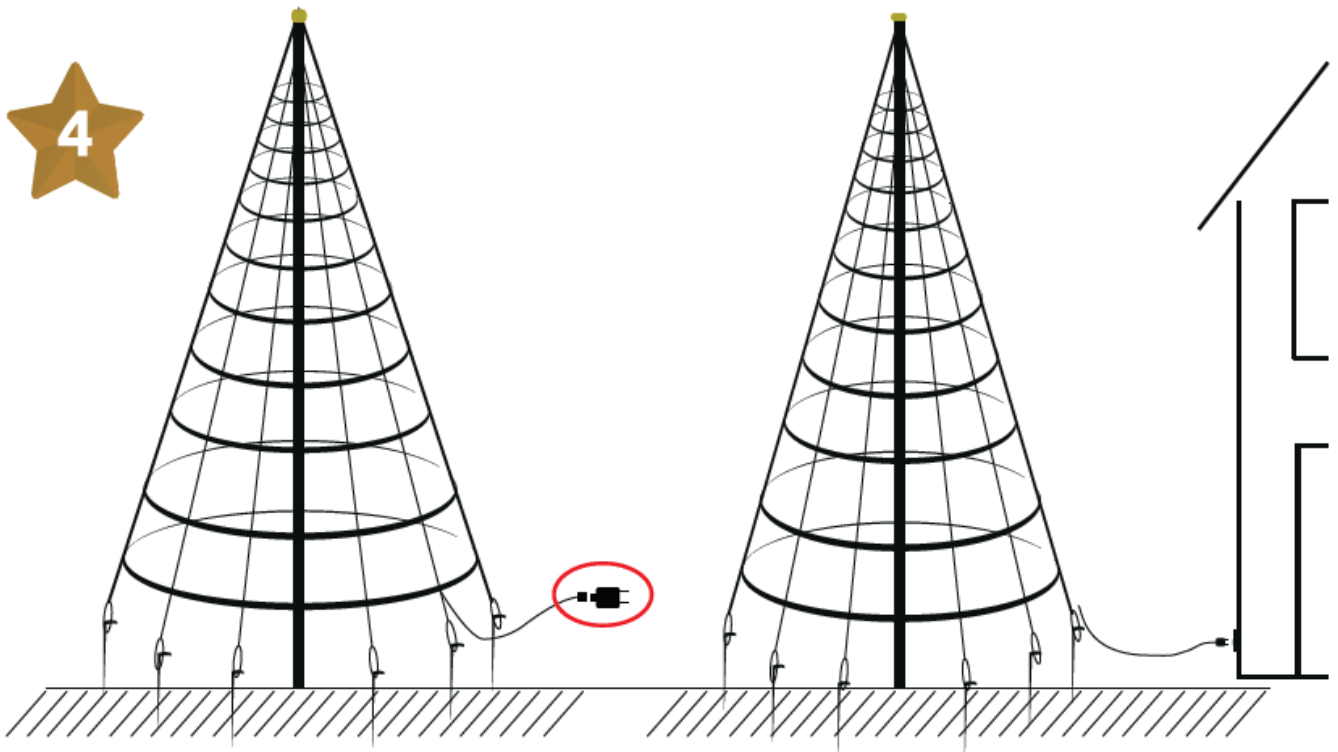

MANUAL STARLIGHT 5-16 METER – FLAGGSTENGER

3

4

Flaggstangsfabrikken AS