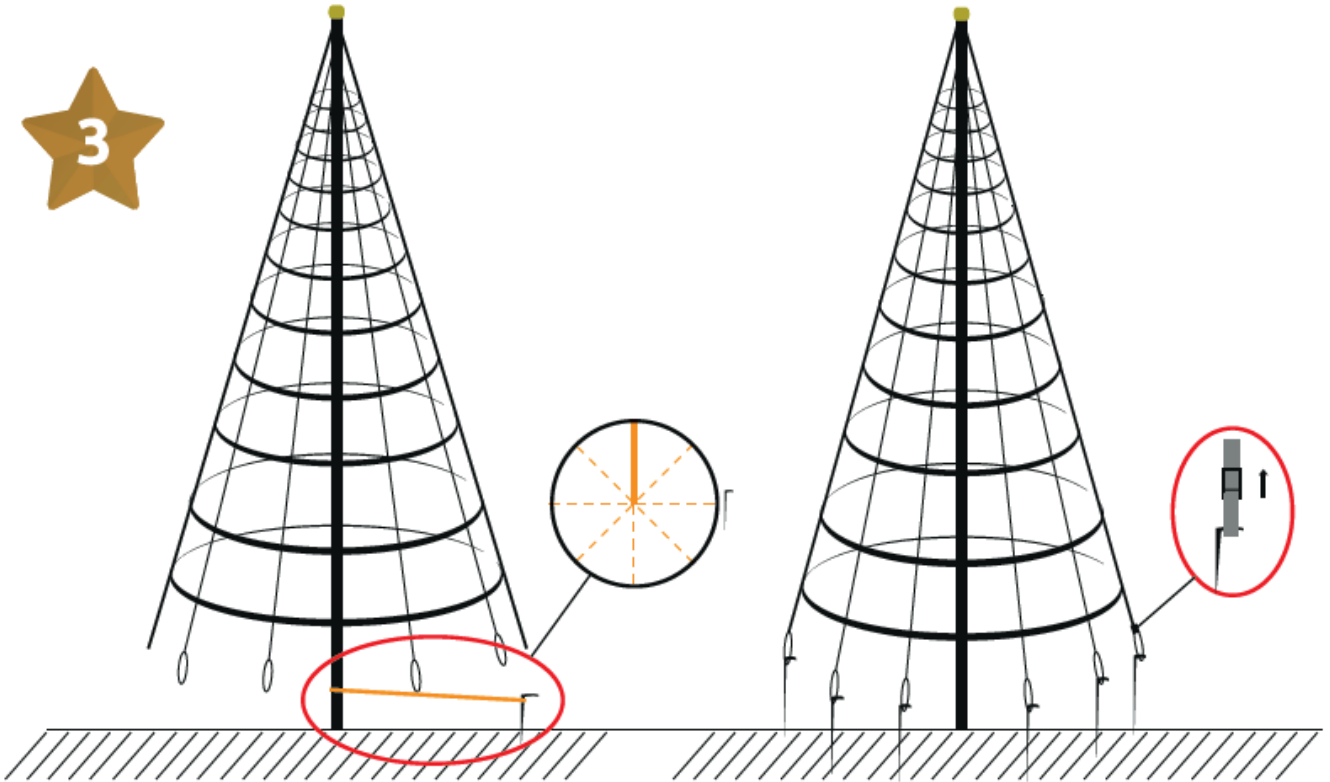

MANUAL STARLIGHT 5-16 METER – FLAGGSTENGER

3

4

Flaggstangsfabrikken AS