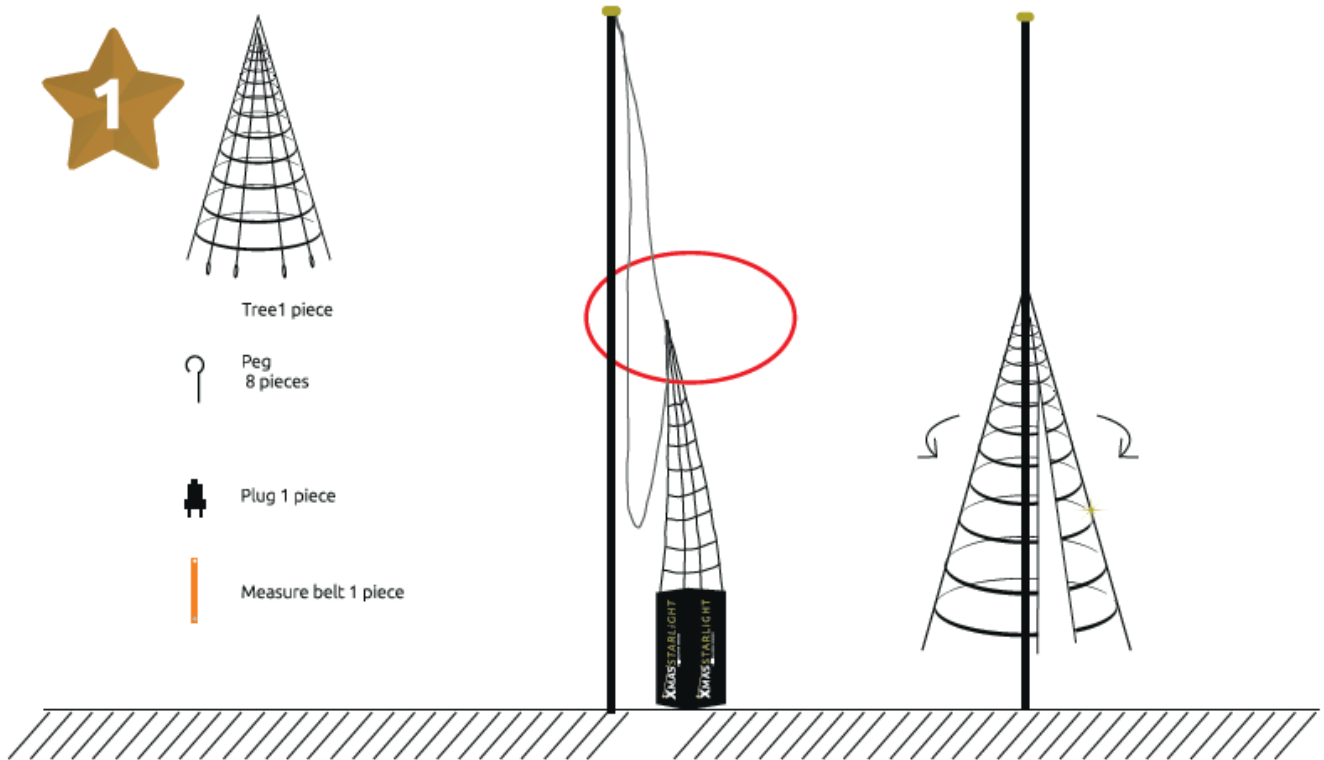

MANUAL STARLIGHT 5-16 METER – FLAGGSTENGER

3

4

Flaggstangsfabrikken AS