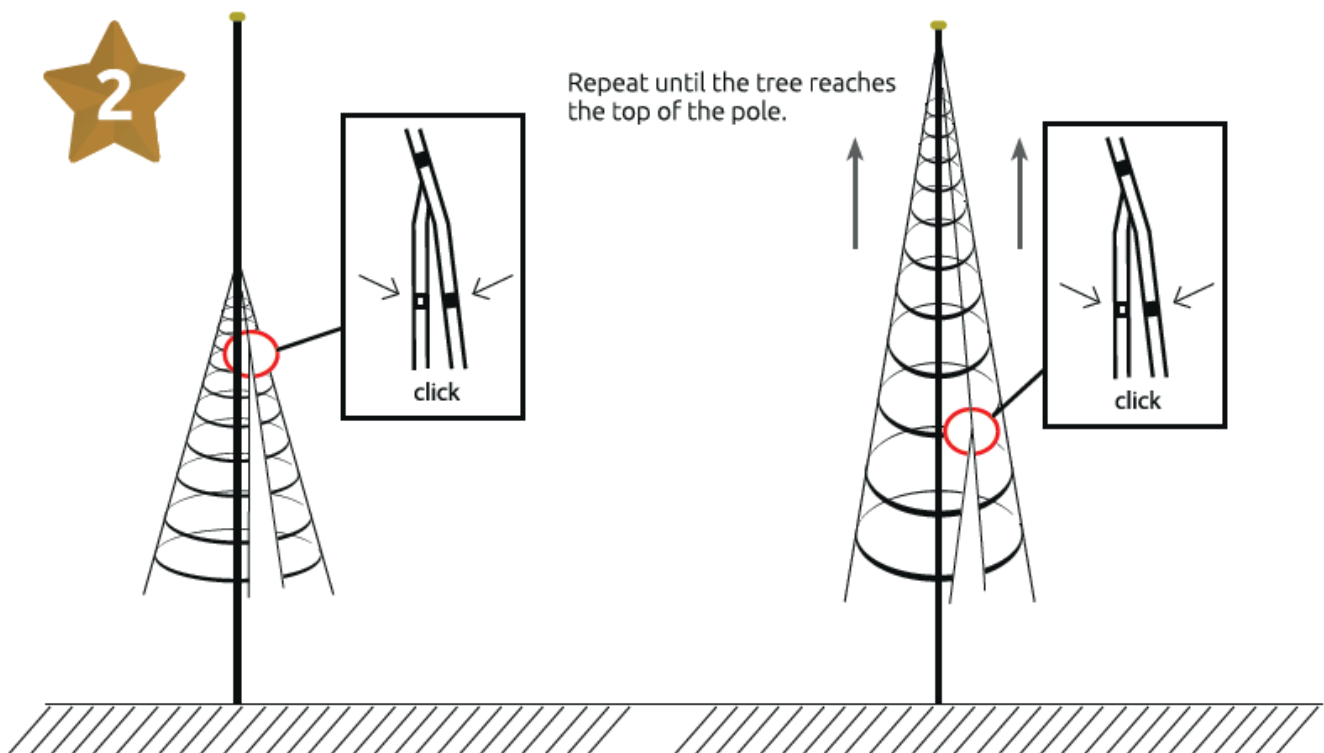

MANUAL STARLIGHT 5-16 METER – FLAGGSTENGER

3

4

Flaggstangsfabrikken AS